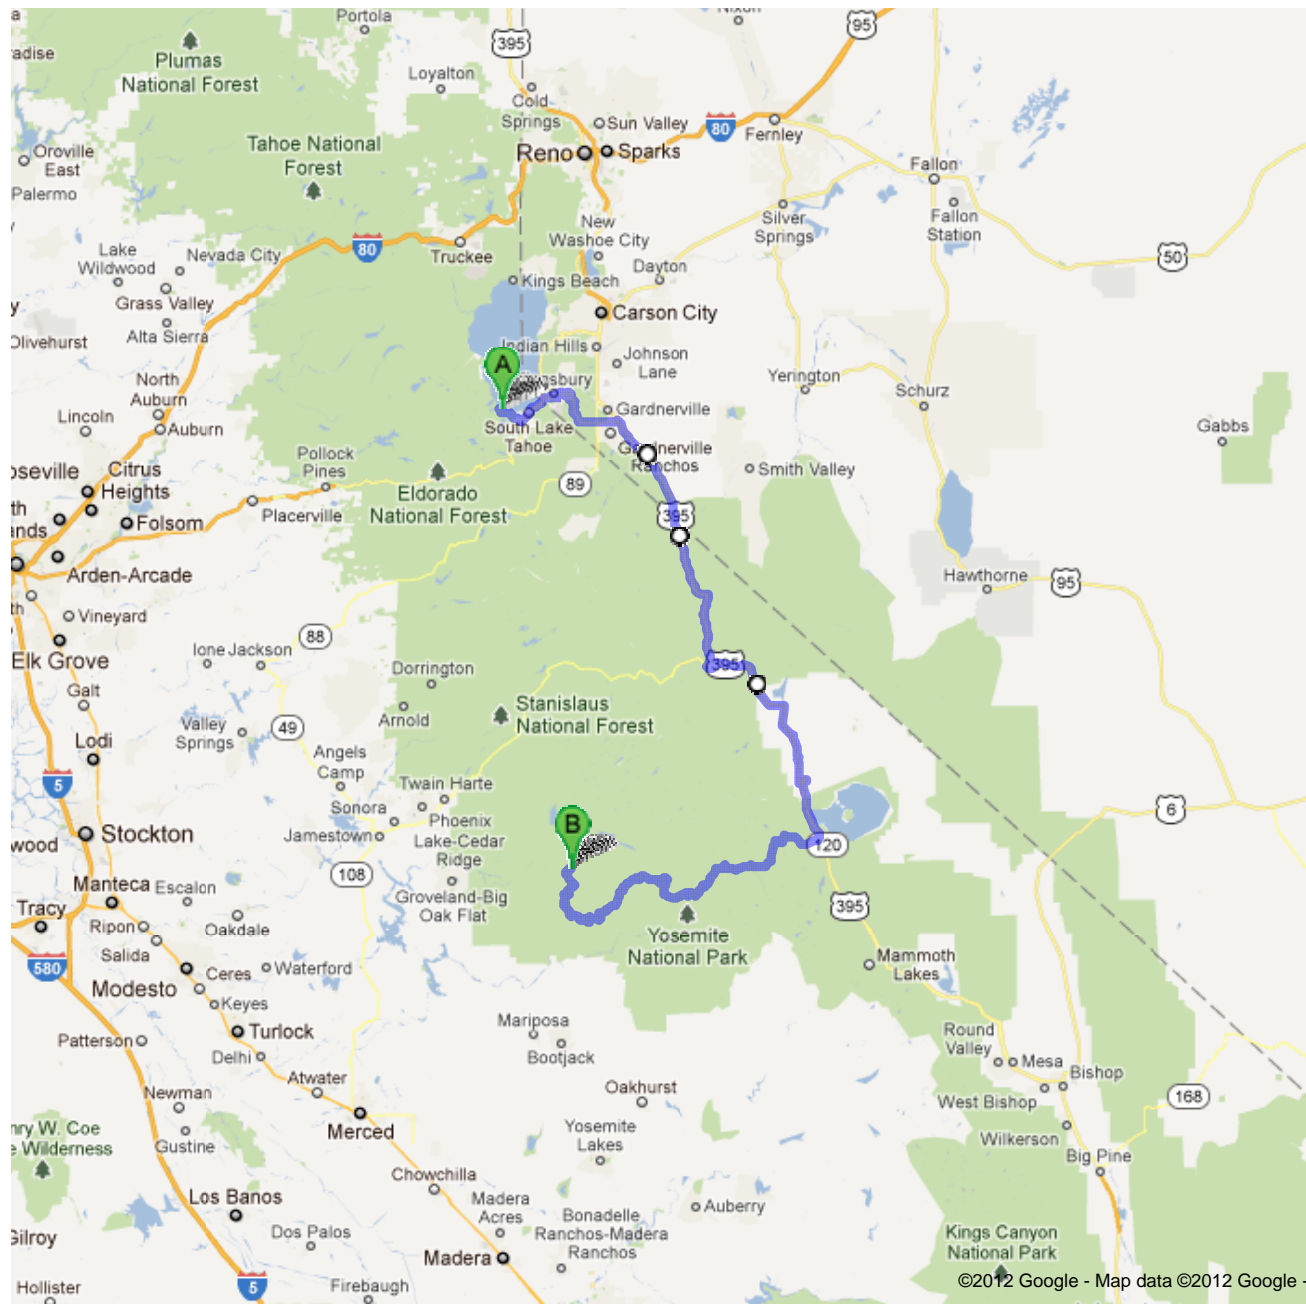

Directions to Evergreen Lodge-Yosemite
33160 Evergreen Road, Groveland, CA 95321 - (209) 379-2606
192 mi – about 4 hours 14 mins

©2012 Google - Map data ©2012 Google -

Lake Tahoe

1. Head **south** on **Baldwin Beach Rd** go 0.3 mi
total 0.3 mi
-  2. Take the 1st right to stay on **Baldwin Beach Rd**
About 1 min go 0.5 mi
total 0.8 mi
-  3. Turn left onto **CA-89 S/Emerald Bay Rd**
About 7 mins go 3.9 mi
total 4.7 mi
-  4. Turn left onto **US-50 E/Lake Tahoe Blvd**
Continue to follow US-50 E
Entering Nevada
About 12 mins go 5.7 mi
total 10.3 mi
-  5. Turn right onto **NV-207 E/Kingsbury Grade Rd**
About 19 mins go 11.1 mi
total 21.4 mi
-  6. Turn right onto **NV-206 S/Foothill Rd**
About 2 mins go 1.3 mi
total 22.7 mi
-  7. Turn left onto **Centerville Ln**
About 8 mins go 4.0 mi
total 26.8 mi
-  8. Turn left onto **NV-756 E/Centerville Ln**
Continue to follow NV-756 E
About 2 mins go 0.7 mi
total 27.5 mi
9. Continue onto **Dresslerville Rd** go 1.4 mi
total 28.9 mi
About 3 mins
10. Continue onto **Riverview Dr** go 0.6 mi
total 29.5 mi
About 1 min
-  11. Turn right onto **US-395 S**
Entering California
About 1 hour 45 mins go 88.2 mi
total 118 mi
-  12. Turn right onto **Utility Rd**
About 2 mins go 0.9 mi
total 119 mi
-  13. Turn right onto **CA-120 W/Tioga Rd/Tioga Pass Rd**
Continue to follow CA-120 W
Partial toll road
This road may be seasonally closed
About 1 hour 3 mins go 57.6 mi
total 176 mi
-  14. Turn right onto **CA-120 W/Big Oak Flat Rd/Old Yosemite Coulterville Rd** (signs for **San Francisco**)
Continue to follow CA-120 W/Big Oak Flat Rd
This road may be seasonally closed
About 10 mins go 8.8 mi
total 185 mi
-  15. Turn right onto **Evergreen Rd**
Destination will be on the left
About 17 mins go 6.8 mi
total 192 mi