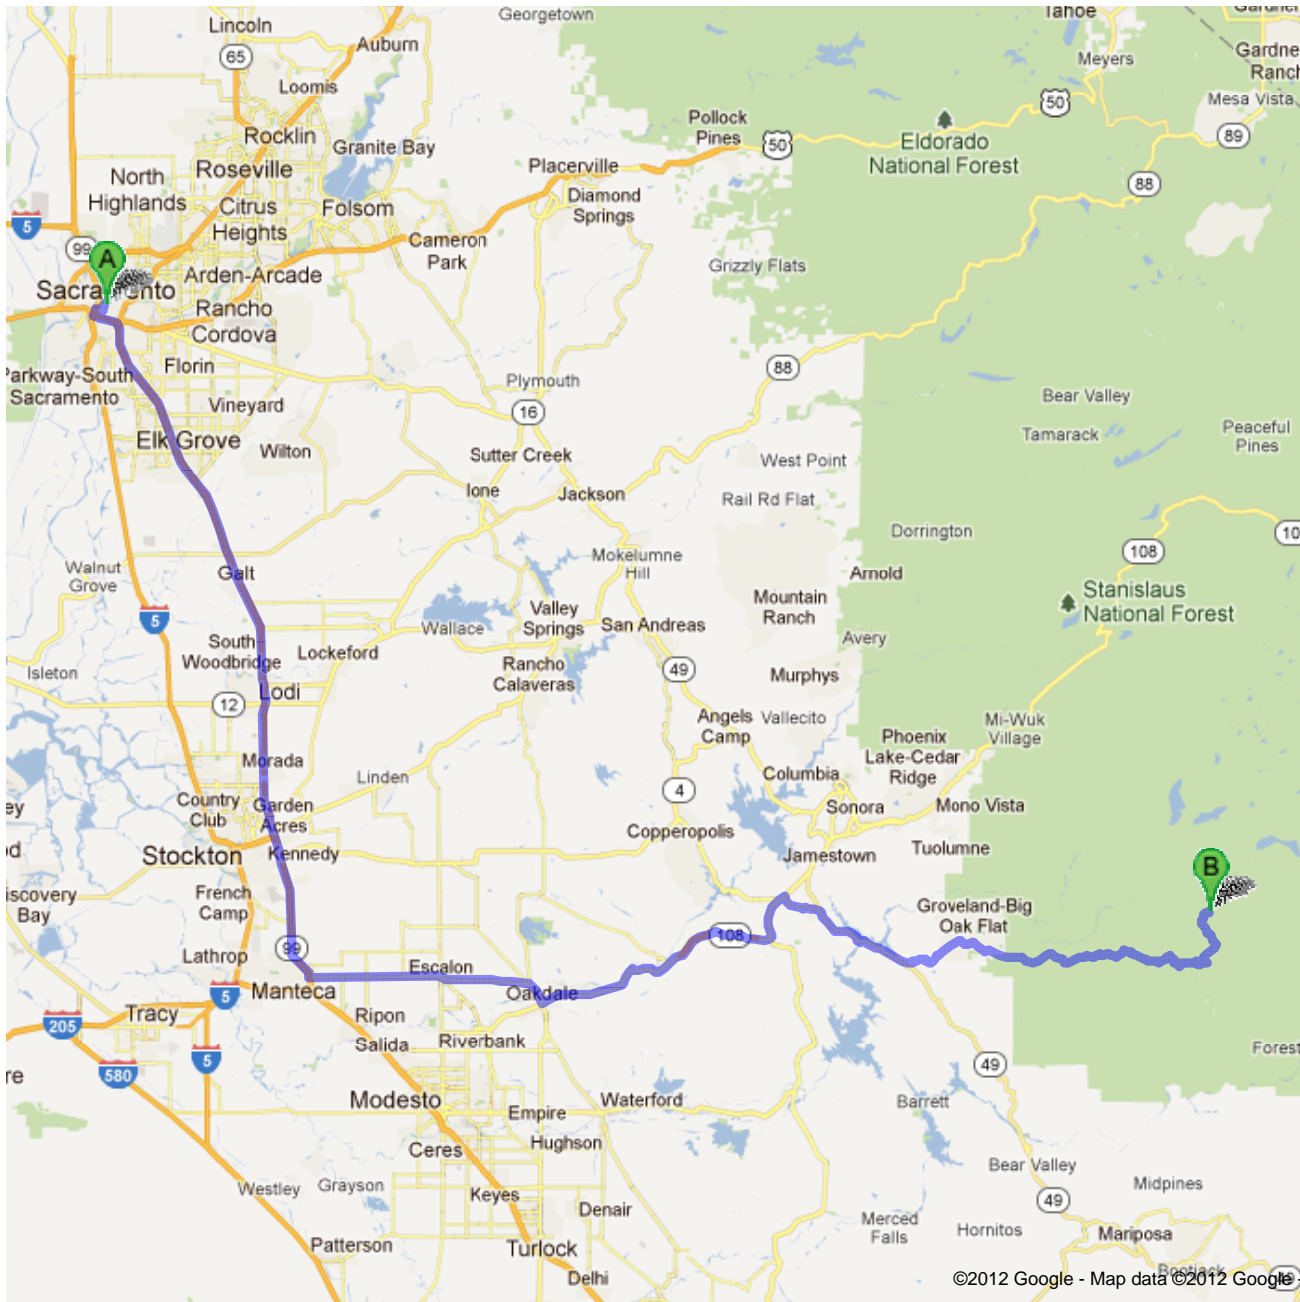

Directions to Evergreen Lodge-Yosemite
33160 Evergreen Road, Groveland, CA 95321 - (209) 379-2606
152 mi – about 2 hours 59 mins

Sacramento, CA

1. Head **south** on **9th St** toward **J St**
About 3 mins go 0.6 mi
total 0.6 mi
-  2. Turn right onto **P St**
About 1 min go 0.5 mi
total 1.1 mi
-  3. Keep left at the fork to continue toward **CA-99 S** go 0.2 mi
total 1.3 mi
-  4. Keep left at the fork, follow signs for **I-80/US-50/CA-99/San Francisco/Fresno** and merge onto **CA-99 S**
About 1 min go 1.1 mi
total 2.4 mi
-  5. Merge onto **I-80 BUS E**
About 1 min go 1.2 mi
total 3.6 mi
-  6. Slight right onto **CA-99/I-80 BUS W** (signs for **Reno/Fresno**) go 0.3 mi
total 3.9 mi
-  7. Slight right onto **CA-99**
About 52 mins go 56.2 mi
total 60.1 mi
-  8. Take exit **242** for **CA-120 E/Yosemite Ave** toward **Sonora** go 0.2 mi
total 60.3 mi
-  9. Turn left onto **CA-120 E/E Yosemite Ave**
Continue to follow CA-120 E
About 24 mins go 19.9 mi
total 80.2 mi
-  10. Turn left onto **CA-108 E/CA-120 E/E F St**
Continue to follow CA-108 E/CA-120 E
About 27 mins go 25.0 mi
total 105 mi
-  11. Turn right onto **CA-120 E**
About 15 mins go 12.6 mi
total 118 mi
-  12. Turn right onto **Old Priest Grade**
About 6 mins go 1.8 mi
total 120 mi
-  13. Continue onto **CA-120 E**
About 29 mins go 25.9 mi
total 145 mi
-  14. Turn left onto **Evergreen Rd**
Destination will be on the left
About 18 mins go 6.8 mi
total 152 mi

Evergreen Lodge-Yosemite

33160 Evergreen Road, Groveland, CA 95321 - (209) 379-2606

These directions are for planning purposes only. You may find that construction projects, traffic, weather, or other events may cause conditions to differ from the map results, and you should plan your route accordingly. You must obey all signs or notices regarding your route.

Map data ©2012 Google

Directions weren't right? Please find your route on maps.google.com and click "Report a problem" at the bottom left.