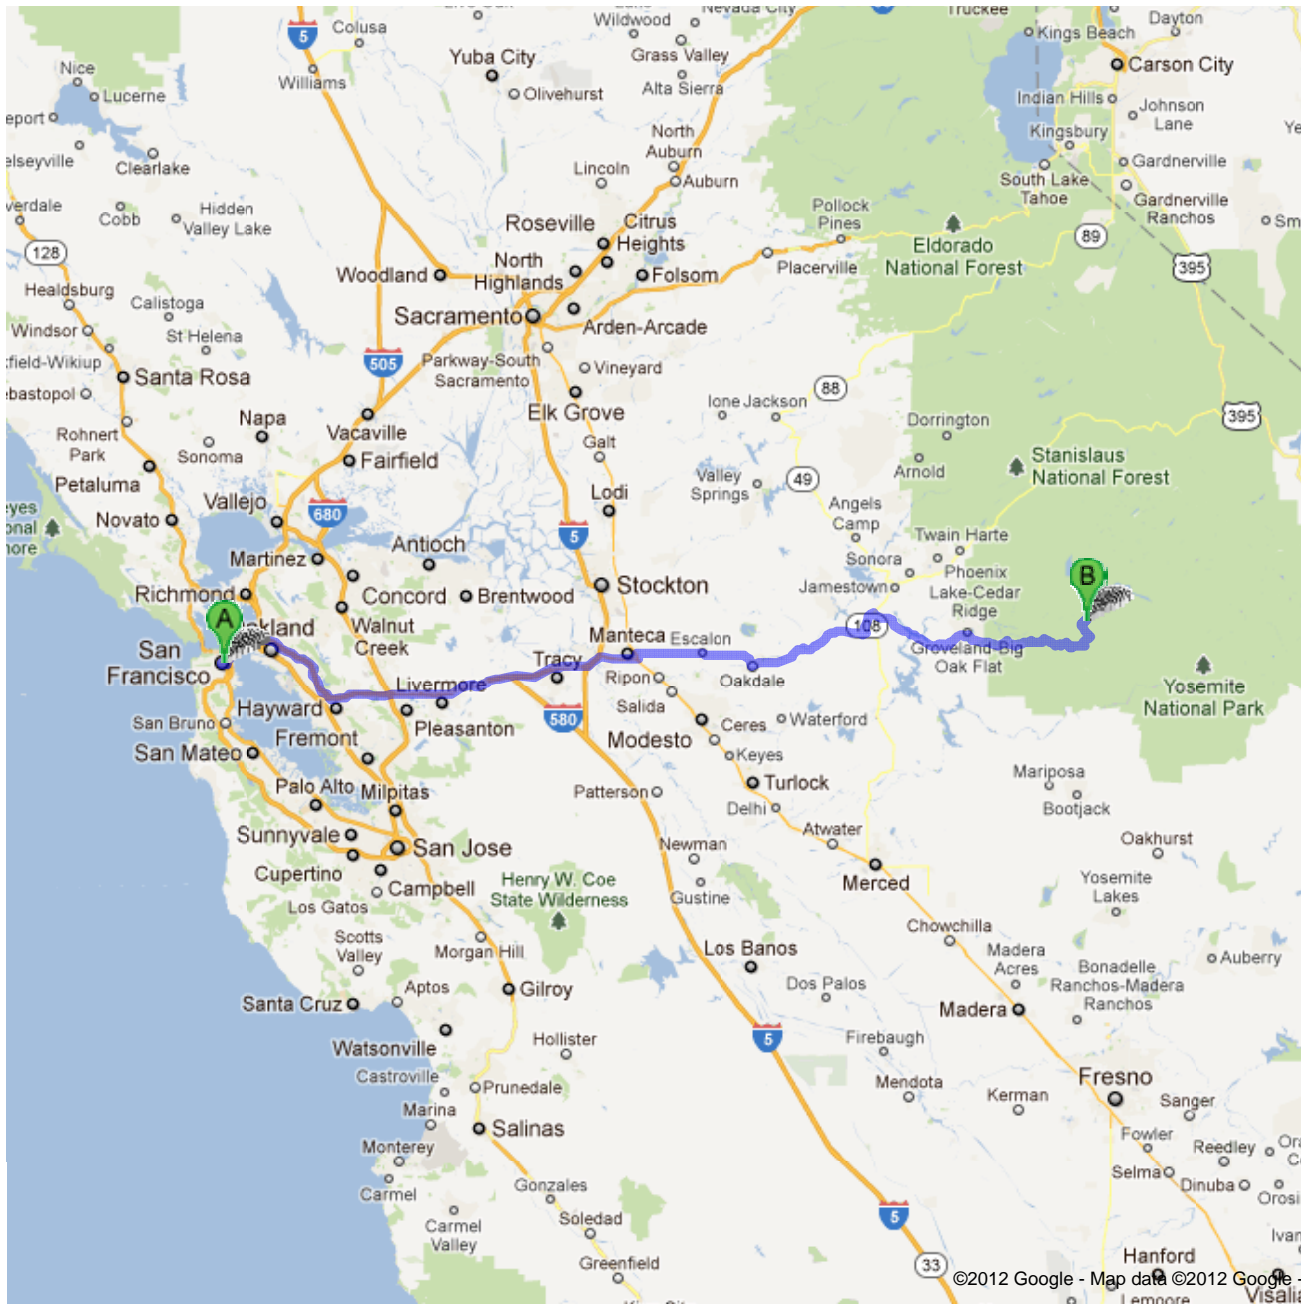

Directions to Evergreen Lodge-Yosemite
33160 Evergreen Road, Groveland, CA 95321 - (209) 379-2606
170 mi – about 3 hours 27 mins

 San Francisco, CA

1. Head **northeast** on **Market St** toward **S Van Ness Ave** go 46 ft
total 46 ft
-  2. Take the 1st right onto **S Van Ness Ave**
About 2 mins go 0.4 mi
total 0.4 mi
-  3. Merge onto **US-101 S** via the ramp to **I-80 E/Oakland/San Jose**
About 1 min go 0.6 mi
total 1.1 mi
-  4. Take exit **433** on the left to merge onto **I-80 E** toward **Bay Bridge/Oakland**
About 10 mins go 7.4 mi
total 8.5 mi
-  5. Take exit **8B** to merge onto **I-580 E** toward **CA-24/Hayward/Stockton**
About 48 mins go 46.2 mi
total 54.7 mi
-  6. Continue straight onto **I-205 E**
About 17 mins go 14.6 mi
total 69.3 mi
-  7. Merge onto **I-5 N**
About 1 min go 0.8 mi
total 70.1 mi
-  8. Take exit **461** to merge onto **CA-120 E** toward **Manteca/Sonora**
About 7 mins go 6.4 mi
total 76.5 mi
-  9. Keep left at the fork, follow signs for **CA-99 N/Sacramento/CA-120/Sonora N** and merge onto **CA-120 E/CA-99 N**
About 2 mins go 1.7 mi
total 78.2 mi
-  10. Take exit **242** for **CA-120 E/Yosemite Ave** toward **Sonora** go 0.2 mi
total 78.4 mi
-  11. Turn right onto **CA-120 E/E Yosemite Ave**
Continue to follow CA-120 E
About 22 mins go 19.8 mi
total 98.2 mi
-  12. Turn left onto **CA-108 E/CA-120 E/E F St**
Continue to follow CA-108 E/CA-120 E
About 27 mins go 25.0 mi
total 123 mi
-  13. Turn right onto **CA-120 E**
About 15 mins go 12.6 mi
total 136 mi
-  14. Turn right onto **Old Priest Grade**
About 6 mins go 1.8 mi
total 138 mi
-  15. Continue onto **CA-120 E**
About 29 mins go 25.9 mi
total 163 mi
-  16. Turn left onto **Evergreen Rd**
Destination will be on the left
About 18 mins go 6.8 mi
total 170 mi