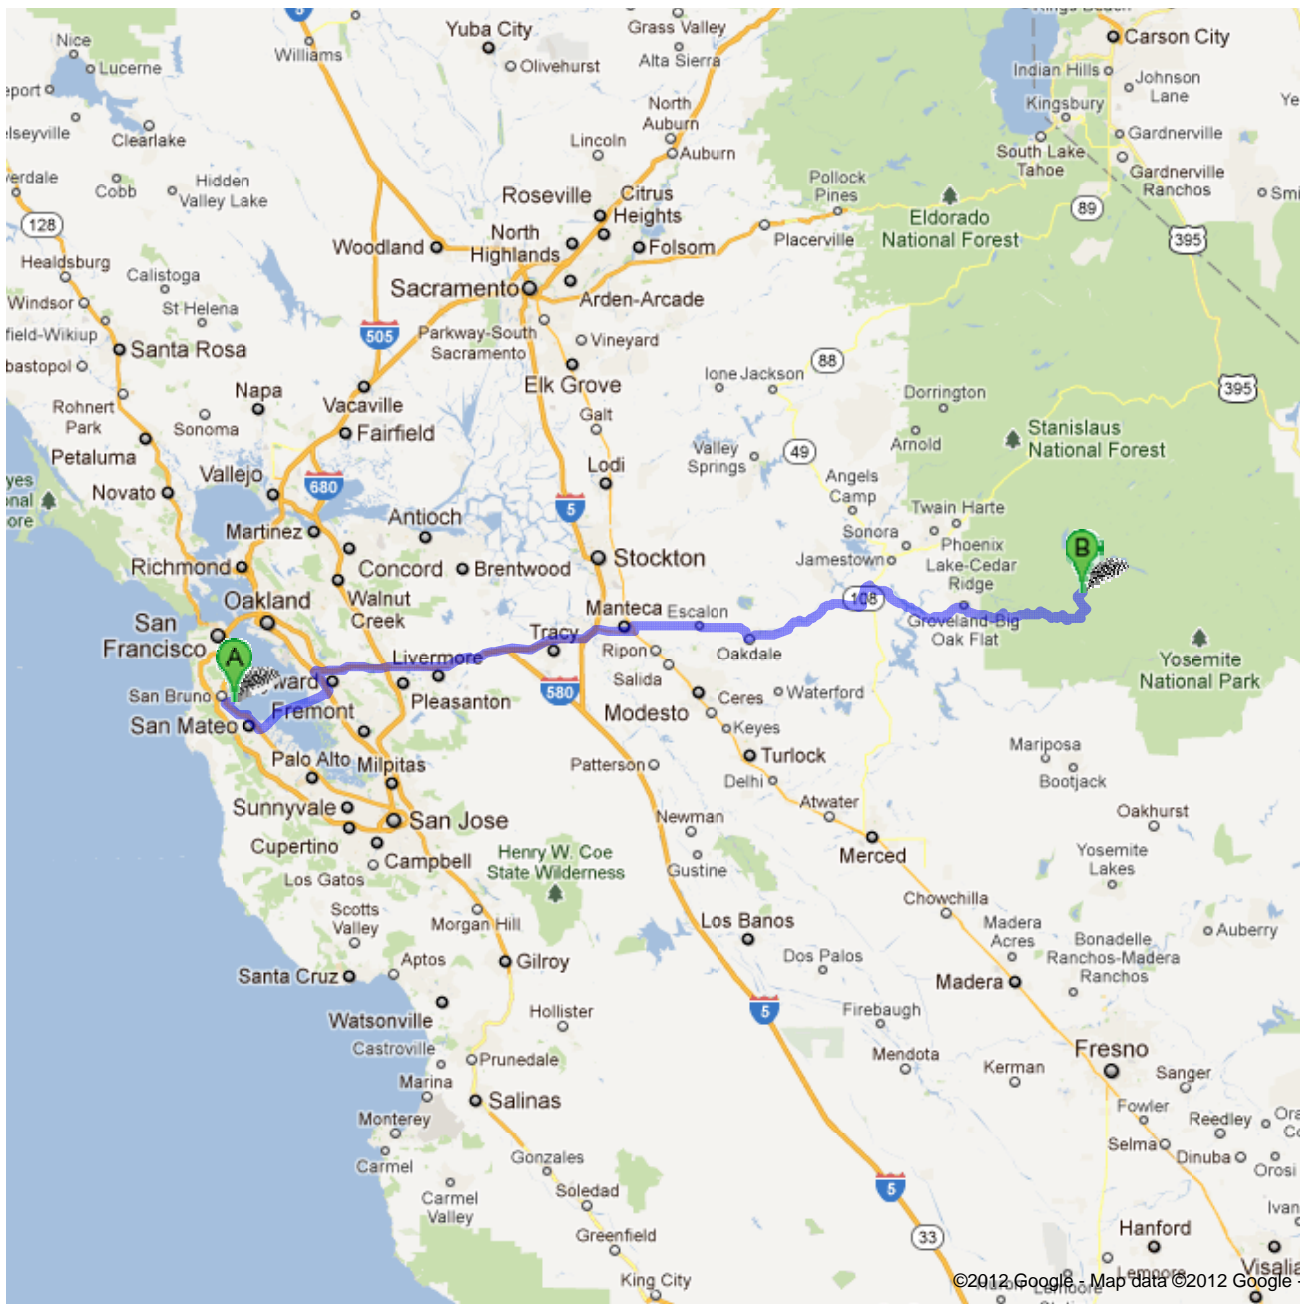

Directions to Evergreen Lodge-Yosemite
33160 Evergreen Road, Groveland, CA 95321 - (
209) 379-2606
173 mi – about 3 hours 28 mins